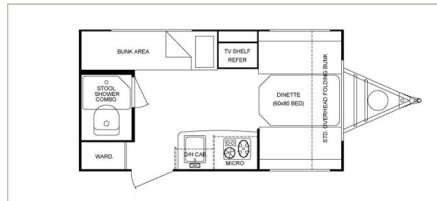

Model X-160

Quite possibly the industry's smallest and lightest weight bunkhouse being produced! Under 2,500 lbs. while sporting a queen size adult sleeping space along with bunk beds, can you say family camping fun!