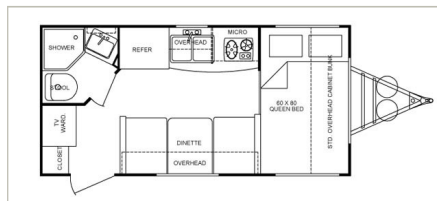

Model X-160WB

A very unique floorplan. Excellent for couples looking for a weekend getaway, the X-160WB gives you many of the features you'd expect to find in a much larger RV, including a walk around queen bed and a dry bath.

Model X-189FBR

This is the floorplan that put Fun Finder on the map! The original 18'9" long, 7' wide low-profile lightweight. The X189FBR has everything you need for weekend camping, including a permanent queen bed, a couples dinette, an overhead cabinet/bunk and a spacious and functional bathroom.

Model X-210WBS

Another one of our most popular models in the Fun Finder X lineup. A nice step-up from 189's, the X210WBS is 7'6" wide and features a walkaround queen bed and large bathroom with tub, all while still being under 22' and 3,500 lbs!

New for 2010! An amazing new floorplan featuring an outdoor camping kitchen. The outdoor kitchen sports a swing out 2-burner cook-top, 4.6 cu. ft. refrigerator, grill hook-up, LCD TV hook-up, sink, countertop space and storage cabinets. Inside you'll find an exclusive L-sofa slideout, walk around queen bed with a swivel TV cabinet and a huge bathroom. All this under 25' and 4,000 lbs!