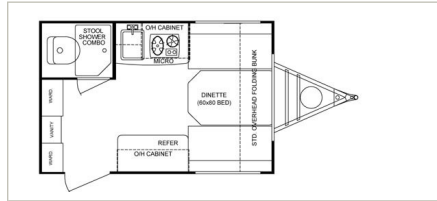

Fun Finder X Travel Trailer

Model X-139

The smallest unit in our Fun Finder X lineup. The X139 sports an amazing dry weight of just 2,213 lbs! While compact, this floorplans still features a full 60"x80" queen bed sleeping space, a full kitchen and a spacious bathroom.

Model X-160FS

A truly unique floorplan! Virtually can be towed by anything at under 2,400 lbs. You must see this one to appreciate it, the FS features a front sofa that doubles as a queen air bed and a fireplace with hearth.

Model X-210WBS

Another one of our most popular models in the Fun Finder X lineup. A nice step-up from 189's, the X210WBS is 7'6" wide and features a walkaround queen bed and large bathroom with tub, all while still being under 22' and 3,500 lbs!

New for 2010! An amazing new floorplan featuring an outdoor camping kitchen. The outdoor kitchen sports a swing out 2-burner cook-top, 4.6 cu. ft. refrigerator, grill hook-up, LCD TV hook-up, sink, countertop space and storage cabinets. Inside you'll find an exclusive L-sofa slideout, walk around queen bed with a swivel TV cabinet and a huge bathroom. All this under 25' and 4,000 lbs!