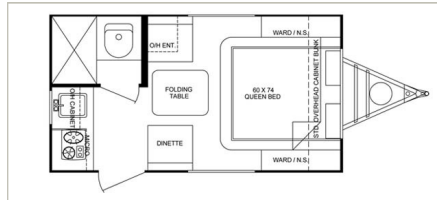

Model X-160WB

A very unique floorplan. Excellent for couples looking for a weekend getaway, the X-160WB gives you many of the features you'd expect to find in a much larger RV, including a walk around queen bed and a dry bath.