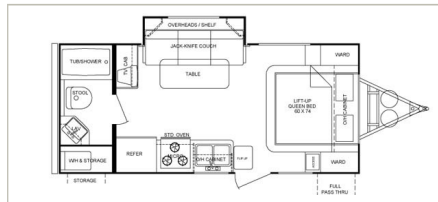

Model X-189FBR

This is the floorplan that put Fun Finder on the map! The original 18'9" long, 7' wide low-profile lightweight. The X189FBR has everything you need for weekend camping, including a permanent queen bed, a couples dinette, an overhead cabinet/bunk and a spacious and functional bathroom.

Model X-189FBS

The number #1 selling Fun Finder X floorplan year after year! Often copied but never duplicated, the X-189FBS is the perfect size for small crossover tow vehicles and mini-vans. You can enjoy a comfortable night's sleep on the queen-size bed and relax on the sofa in the slide-out.

Model X-210WBS

Another one of our most popular models in the Fun Finder X lineup. A nice step-up from 189's, the X210WBS is 7'6" wide and features a walkaround queen bed and large bathroom with tub, all while still being under 22' and 3,500 lbs!

New for 2010! An amazing new floorplan featuring an outdoor camping kitchen. The outdoor kitchen sports a swing out 2-burner cook-top, 4.6 cu. ft. refrigerator, grill hook-up, LCD TV hook-up, sink, countertop space and storage cabinets. Inside you'll find an exclusive L-sofa slideout, walk around queen bed with a swivel TV cabinet and a huge bathroom. All this under 25' and 4,000 lbs!