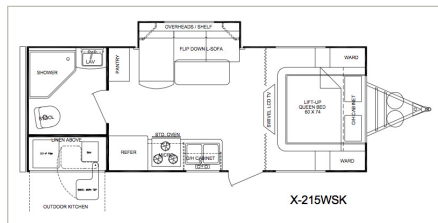

Model X-189FBR

This is the floorplan that put Fun Finder on the map! The original 18'9" long, 7' wide low-profile lightweight. The X189FBR has everything you need for weekend camping, including a permanent queen bed, a couples dinette, an overhead cabinet/bunk and a spacious and functional bathroom.

Model X-210WBS

Another one of our most popular models in the Fun Finder X lineup. A nice step-up from 189's, the X210WBS is 7'6" wide and features a walkaround queen bed and large bathroom with tub, all while still being under 22' and 3,500 lbs!

Model X-210

Year after year another top selling Fun Finder X floorplan. For those desiring a spacious interior, large bathroom and a walk around queen bed without any slideouts, the X-210 is for you.

Model X-215WSK

New for 2010! An amazing new floorplan featuring an outdoor camping kitchen. The outdoor kitchen sports a swing out 2-burner cook-top, 4.6 cu. ft. refrigerator, grill hook-up, LCD TV hook-up, sink, countertop space and storage cabinets. Inside you'll find an exclusive L-sofa slideout, walk around queen bed with a swivel TV cabinet and a huge bathroom. All this under 25' and 4,000 lbs!