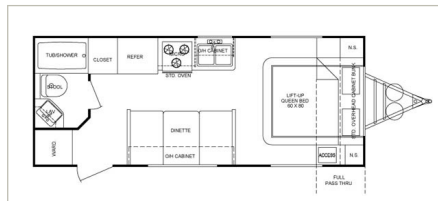

Model X-210

Year after year another top selling Fun Finder X floorplan. For those desiring a spacious interior, large bathroom and a walk around queen bed without any slideouts, the X-210 is for you.