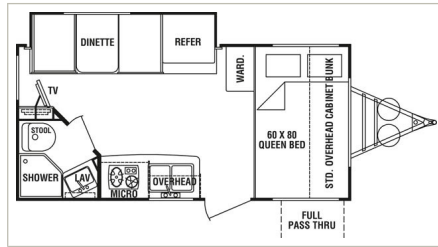

Model X-189FDS

The newest of the 189 series, the X-189FDS is the ideal 'couples coach'. You'll be amazed by the roominess of this floorplan, due to the combination dinette and refrigerator slideout, and you'll truly appreciate the full pass through exterior storage.