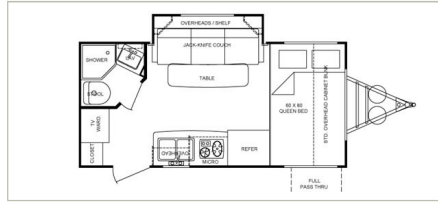

The number #1 selling Fun Finder X floorplan year after year! Often copied but never duplicated, the X-189FBS is the perfect size for small crossover tow vehicles and mini-vans. You can enjoy a comfortable night's sleep on the queen-size bed and relax on the sofa in the slide-out.