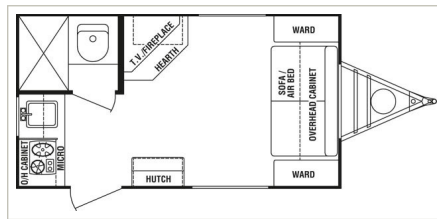

Model X-160FS

A truly unique floorplan! Virtually can be towed by anything at under 2,400 lbs. You must see this one to appreciate it, the FS features a front sofa that doubles as a queen air bed and a fireplace with hearth.