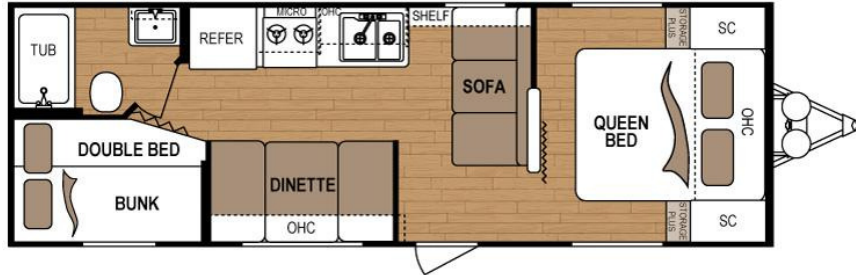

 [Print This Floorplan](#)

2012 Coleman® RV Model CTS274BH CT270

Unloaded Weight	4646
Cargo Capacity	3054
Hitch	604
Length	28' 7
Height	10' 4
Width	8'
Fresh Water	46
Waste Water	42
Gray Water	42
Furnace Size (BTUs)	25000