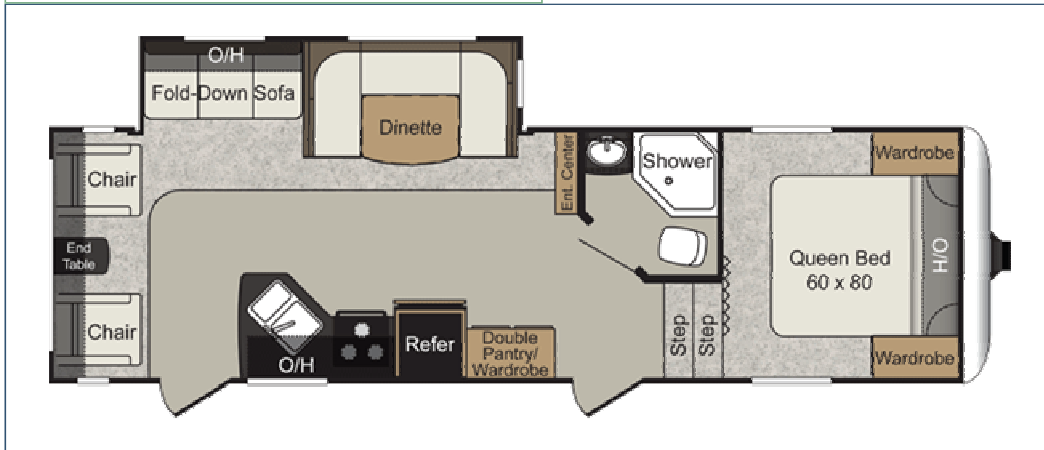

Floorplan Detail

Passport Model 5260RL - 2012 Model Year **NEW**

5260RL Specifications

Shipping Weight	TBD
Carrying Capacity	TBD
Hitch	TBD
Length	TBD
Width	TBD
Height	TBD
Fresh Water	TBD
Waste Water	TBD
Gray Water	TBD

Snapshot Photos

Click a thumbnail to view photo.

[\[Show all Floorplans \]](#)