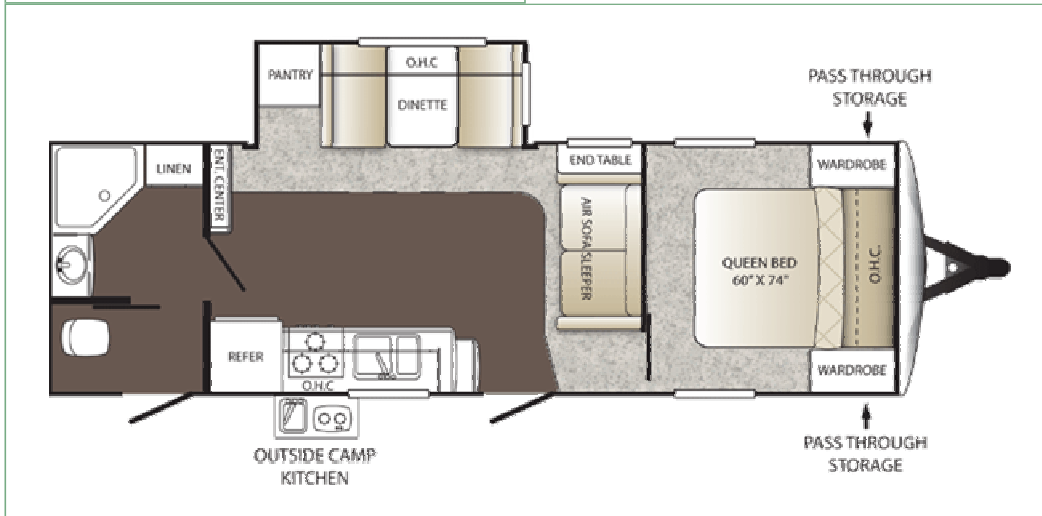

Floorplan Detail

Outback Model 274RB - 2012 Model Year **NEW**

274RB Specifications	
Shipping Weight	5940
Carrying Capacity	1860
Hitch	645
Length	30' 4"
Width	8'
Height	10' 11"
Fresh Water	43
Waste Water	30
Gray Water	30

Snapshot Photos

Click a thumbnail to view photo.

[\[Show all Floorplans \]](#)