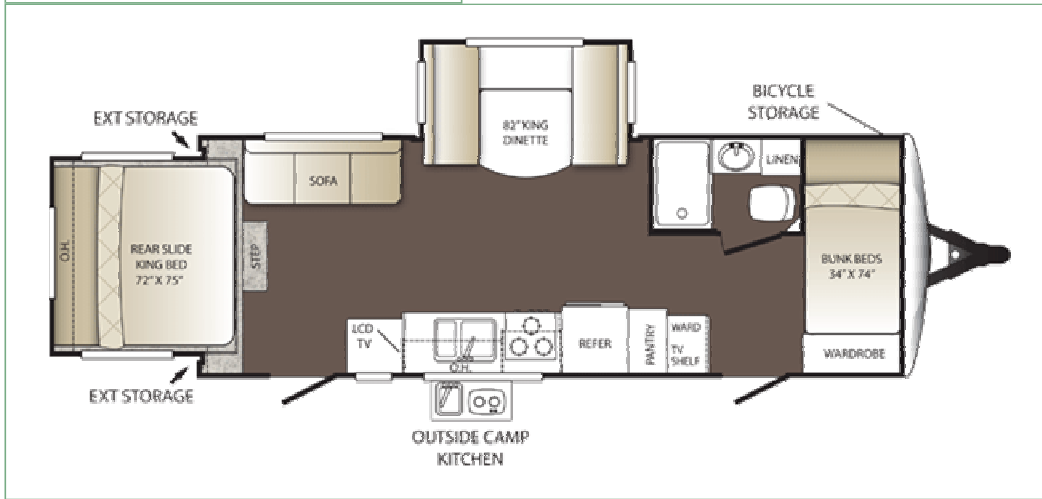

Floorplan Detail

Outback Model 250RS - 2012 Model Year

250RS Specifications	
Shipping Weight	5915
Carrying Capacity	1635
Hitch	640
Length	27' 6
Width	8'
Height	10' 11
Fresh Water	43
Waste Water	30
Gray Water	30

Snapshot Photos

Click a thumbnail to view photo.

[\[Show all Floorplans \]](#)