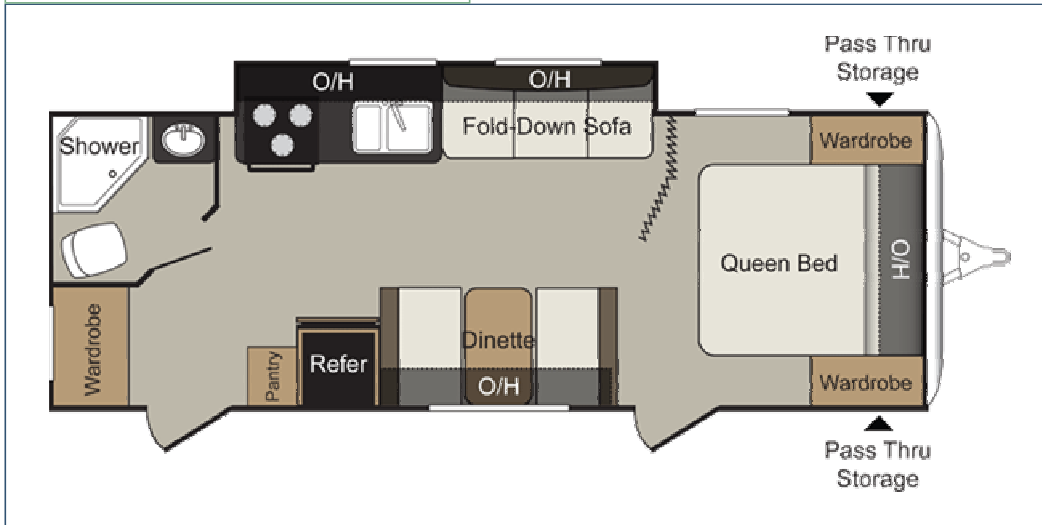

Floorplan Detail

Passport Model 245RB - 2012 Model Year

245RB Specifications

Shipping Weight	4439
Carrying Capacity	1961
Hitch	445
Length	27' 9
Width	8'
Height	10' 2
Fresh Water	30
Waste Water	30
Gray Water	30

Snapshot Photos

Click a thumbnail to view photo.

[\[Show all Floorplans \]](#)