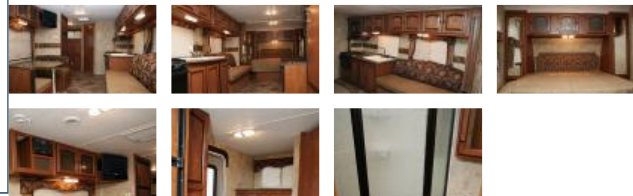

Floorplan Detail

Passport Model 245RB - 2012 Model Year

245RB Specifications

Shipping Weight	4439
Carrying Capacity	1961
Hitch	445
Length	27' 9
Width	8'
Height	10' 2
Fresh Water	30
Waste Water	30
Gray Water	30

Snapshot Photos

Click a thumbnail to view photo.

[\[Show all Floorplans \]](#)