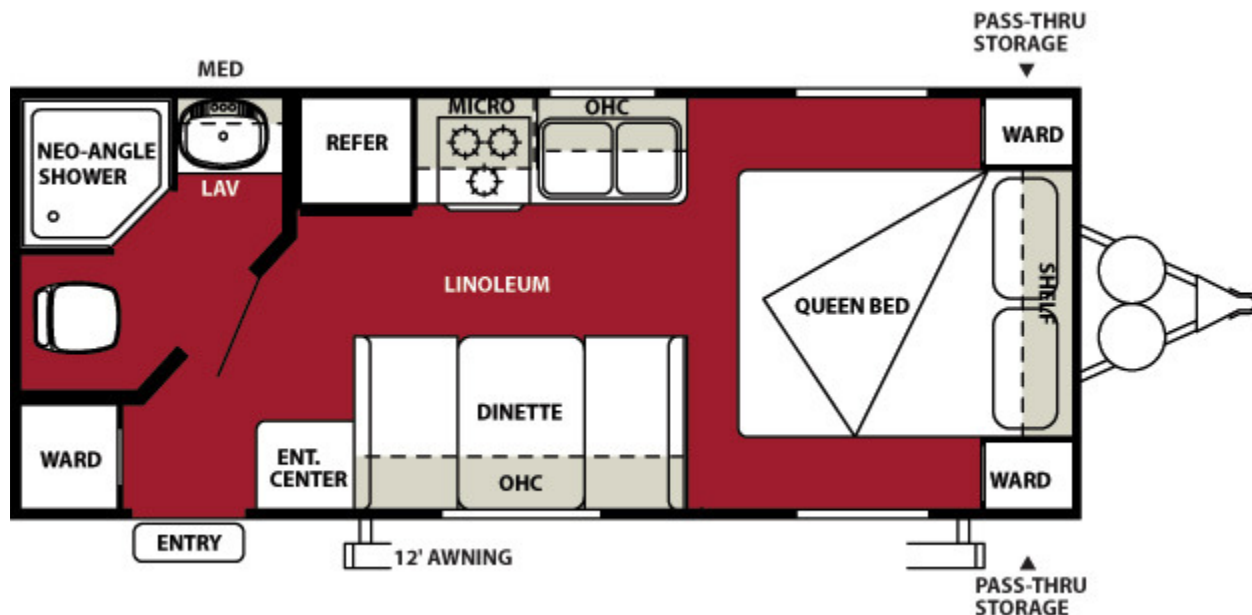

Wildwood

Model 221RB

Dry Hitch Weight	323 lbs. (147 KG)
Unloaded Vehicle Weight	3,758 lbs. (1,705 KG)
Gross Vehicle Weight Rating (GVWR)	TBA (TBA)
Cargo Carrying Capacity	3,527 lbs. (1,600 KG)
Exterior Length	24 ft. 0 in. (7.3 m)
Exterior Height	9 ft. 11 in. (3.0 m)
Exterior Width	TBA (TBA)
Fresh Water Capacity	28 Gal. (106 L)
Gray Water Capacity	34 Gal. (129 L)
Black Water Capacity	32 Gal. (121 L)
Awning Size	12 ft. (3.7 m)

Floor plans and specifications are based on the latest product information. Forest River, Inc. reserves the right to make changes in drawings and specifications at any time without notice and assumes no responsibility for any errors in the site. The model number does not necessarily reflect the overall length of a particular unit.