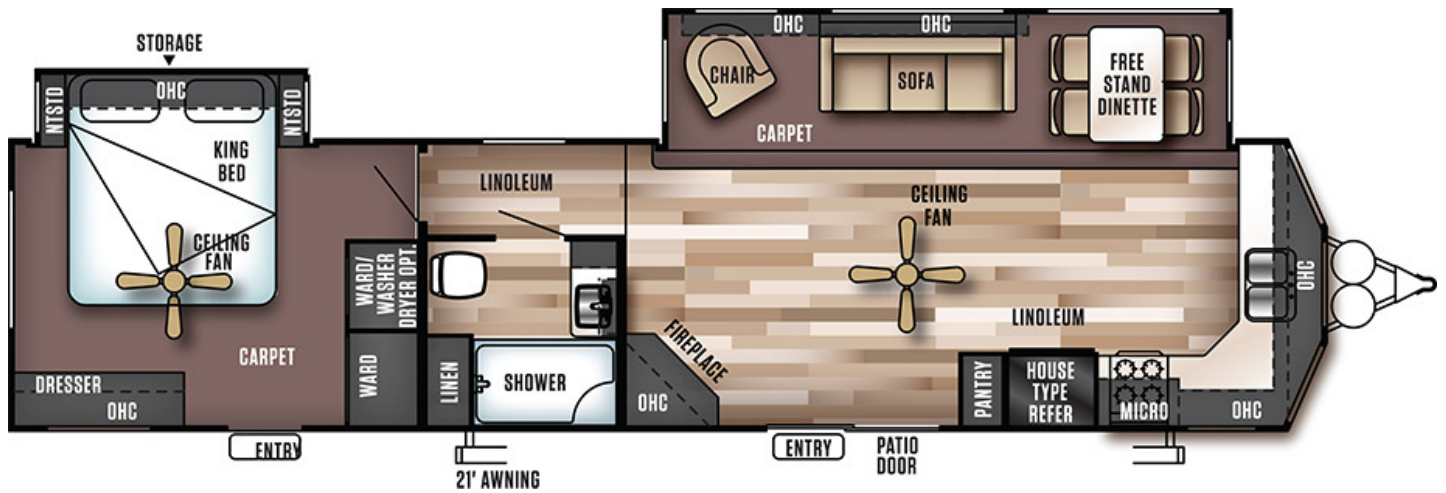

WILDWOOD LODGE

	394FKDS
Hitch Weight	1360 lbs.
UVW	10024 lbs.
GVWR	TBD
CCC	1496 lbs.
Exterior Length	40' 10"
Exterior Height	12' 8"
Exterior Width	102"
Fresh Water	40 gal.
Gray Water	80 gal.
Black Water	30 gal.
Awning Size	21 ft