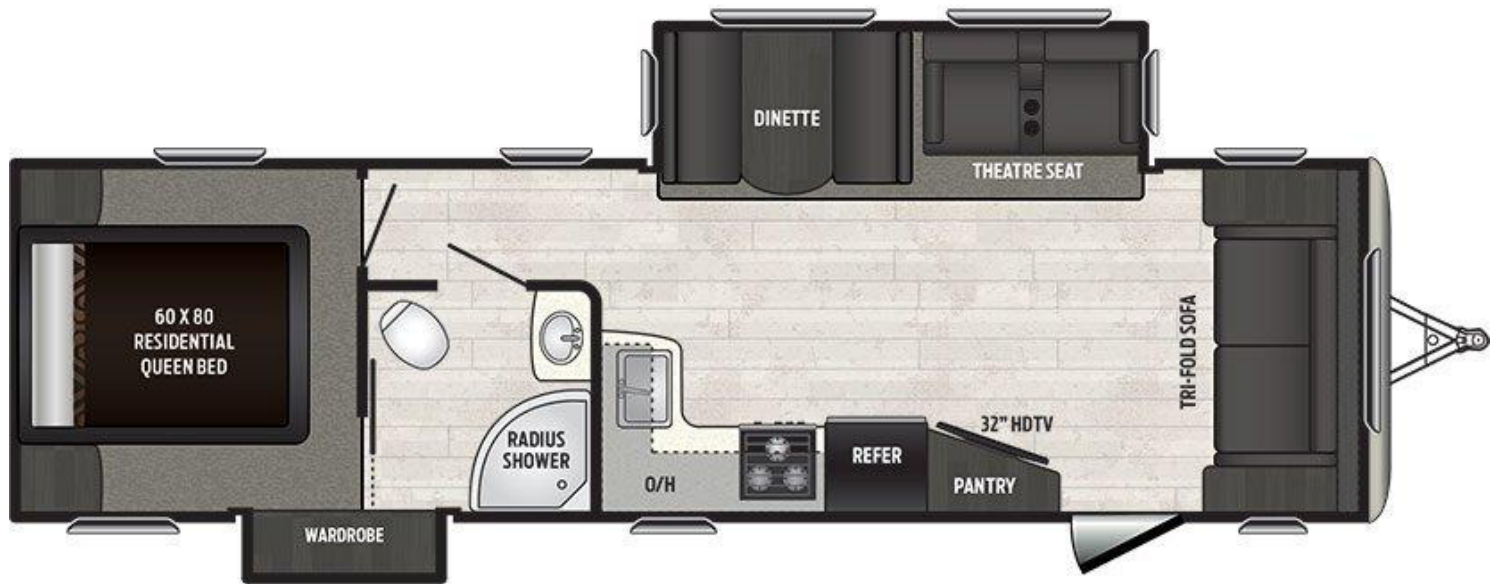

Sprinter Campfire

30FL Floorplan

Specs

Shipping Weight	7410
Carrying Capacity	2590
Hitch	935
Length	34' 9"
Height	11' 1"
Fresh Water	81
Waste Water	34
Gray Water	34
LPG	60
Tire Size	ST225/75R15E
Type	Travel Trailers
Region	East Coast